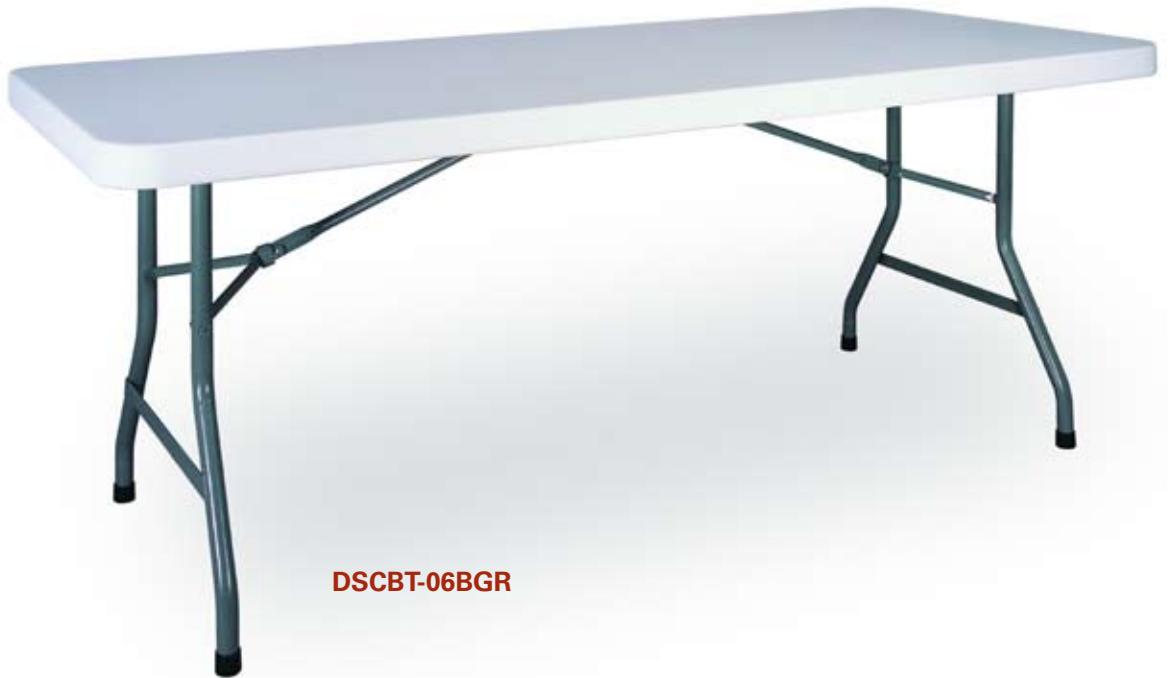

DC2082BL
as shown

DC2082BU
as shown

DC2082RD
as shown

Montour DC2082

Product #	Description	Finish	Seat	Height	Width	Depth	Seat Ht
DC2082BL	Economy stacking chair 2 inch vinyl seat	Black	Black	33	15.75	16	17.5
DC2082BU	Economy stacking chair 2 inch vinyl seat	Black	Burgundy	33	15.75	16	17.5
DC2082RD	Economy stacking chair 2 inch vinyl seat	Black	Red	33	15.75	16	17.5
DC2082BR	Economy stacking chair 2 inch vinyl seat	Brown	Brown	33	15.75	16	17.5

Product #	Description
HMFT-36R	36" Round Table, Polyurethane Finished Plywood Top, Black Legs
HMFT-48R	48" Round Table, Polyurethane Finished Plywood Top, Black Legs
HMFT-60R	60" Round Table, Polyurethane Finished Plywood Top, Black Legs
HMFT-72R	72" Round Table, Polyurethane Finished Plywood Top, Black Legs
HMFT-3072	30" x 72" Rectangular Table, Polyurethane Finished Plywood Top, Black Legs
HMFT-3096	30" x 96" Rectangular Table, Polyurethane Finished Plywood Top, Black Legs

**DSCBT-60BGR****DSCBT-06BGR****Blow-Moulded Plastic Banquet Tables**

Product #	Description
DSCBT-06BGR	30" x 72" Rectangular Table, High Density Plastic Top Grey Legs
DSCBT-08BGR	30" x 96" Rectangular Table, High Density Plastic Top Grey Legs
DSCBT-60BGR	60" Round Table, High Density Plastic Top Grey Legs
DSCBT-71BGR	71" Round Table, High Density Plastic Top Grey Legs